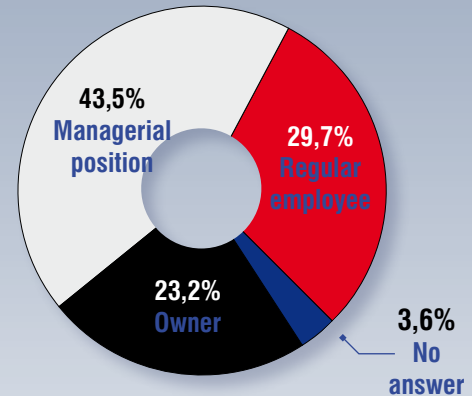

READER'S PROFILE

TECHNICAL SPECIFICATIONS

Format	Module	Trim size (mm)	Bleed size (mm)	PLN	
COVER	inside front	1A	210 x 297	218 x 305	11 200
	inside back	1A	210 x 297	218 x 305	9240
	outside back	1A	210 x 297	218 x 305	13 200
flap on the cover		185 x 297	195 x 307 (bleeds 5 mm)	20 600	
wing-spread under first cover		441 x 297	451 x 307 (bleeds 5 mm)	20 600	
opening spread	1R	420 x 297	428 x 305	16 450	
spread	R	420 x 297	428 x 305	14 300	
1 page right location on first 15	1A	210 x 297	218 x 305	7600	
1 page right	1A	210 x 297	218 x 305	6880	
1 page left	1A	210 x 297	218 x 305	6550	
junior page		132 x 200	140 x 208	5800	
1/2 page vertical	2A	100 x 297	108 x 305	4850	
1/2 page horizontal	2B	210 x 140	218 x 148	4850	
1/3 page vertical	3A	72 x 297	80 x 305	3980	
1/3 page horizontal	3B	210 x 90	218 x 98	3980	
1/3 page	3C	132 x 135	140 x 143	3980	
1/4 page vertical	4A	103 x 135	111 x 143	3250	
1/4 page horizontal	4B	210 x 63	218 x 71	3250	
1/4 page	(wyspa)	86 x 143	86 x 143	3250	
1/6 page vertical	6A	73 x 135	81 x 143	2360	
1/6 page horizontal	6B	210 x 43	218 x 51	2360	

TEXTS AND GRAPHIC ELEMENTS MOVED FROM THE EDGE OF THE NET FORMAT BY – 6 MM.

Format: EPS vector files (fonts converted to curves), EPS bitmap files, TIF – CMYK, min. 300 dpi;

GRAPHIC DESIGN OF COLOUR ADVERTISEMENTS EURO 100

AD PRICE LIST 2022