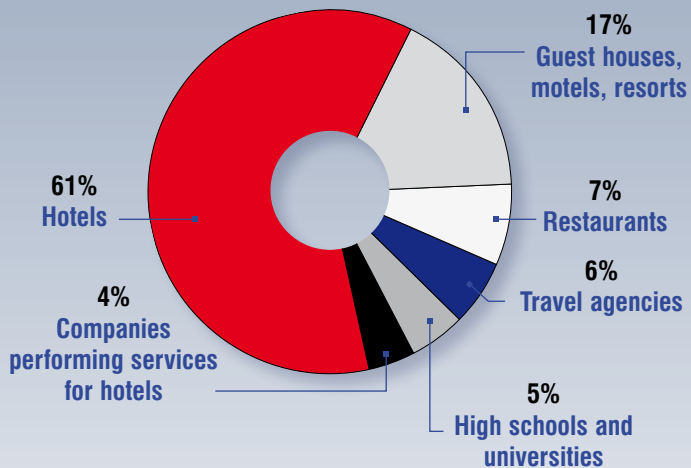

HOTELARZ

BASED ON THE SUBSCRIBERS
STRUCTURE