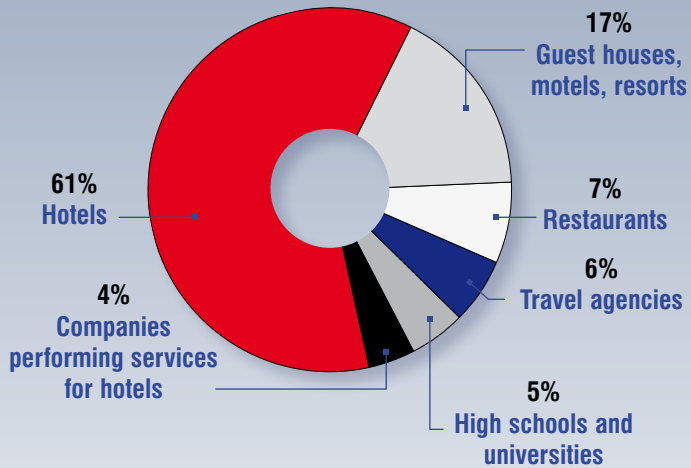

HOTELARZ

BASED ON THE SUBSCRIBERS
STRUCTURE