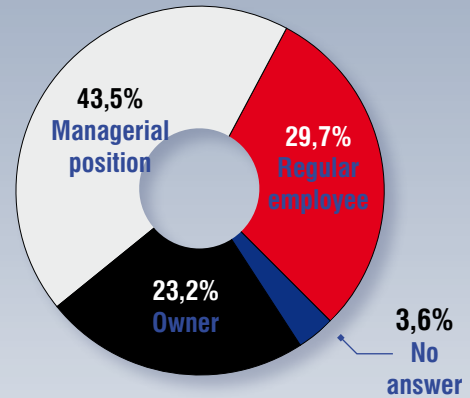

READER'S PROFILE

TECHNICAL SPECIFICATIONS

Format	Module	Trim size (mm)	Bleed size (mm)	PLN	
COVER	inside front	1A	210 x 297	218 x 305	12 300
	inside back	1A	210 x 297	218 x 305	9920
	outside back	1A	210 x 297	218 x 305	14 500
flap on the cover		185 x 297	195 x 307 (bleeds 5 mm)	22 600	
wing-spread under first cover		441 x 297	451 x 307 (bleeds 5 mm)	22 600	
opening spread	1R	420 x 297	428 x 305	18 100	
spread	R	420 x 297	428 x 305	15 700	
1 page right location on first 15	1A	210 x 297	218 x 305	8300	
1 page right	1A	210 x 297	218 x 305	7550	
1 page left	1A	210 x 297	218 x 305	7000	
junior page		132 x 200	140 x 208	6350	
1/2 page vertical	2A	100 x 297	108 x 305	5330	
1/2 page horizontal	2B	210 x 140	218 x 148	5330	
1/3 page vertical	3A	72 x 297	80 x 305	4380	
1/3 page horizontal	3B	210 x 90	218 x 98	4380	
1/3 page	3C	132 x 135	140 x 143	4380	
1/4 page vertical	4A	103 x 135	111 x 143	3570	
1/4 page horizontal	4B	210 x 63	218 x 71	3570	
1/4 page	(wyspa)	86 x 143	86 x 143	3250	
1/6 page vertical	6A	73 x 135	81 x 143	2590	
1/6 page horizontal	6B	210 x 43	218 x 51	2590	

TEXTS AND GRAPHIC ELEMENTS MOVED FROM THE EDGE OF THE NET FORMAT BY – 6 MM.

Format: EPS vector files (fonts converted to curves), EPS bitmap files, TIF – CMYK, min. 300 dpi;

GRAPHIC DESIGN OF COLOUR ADVERTISEMENTS

450

AD PRICE LIST 2023